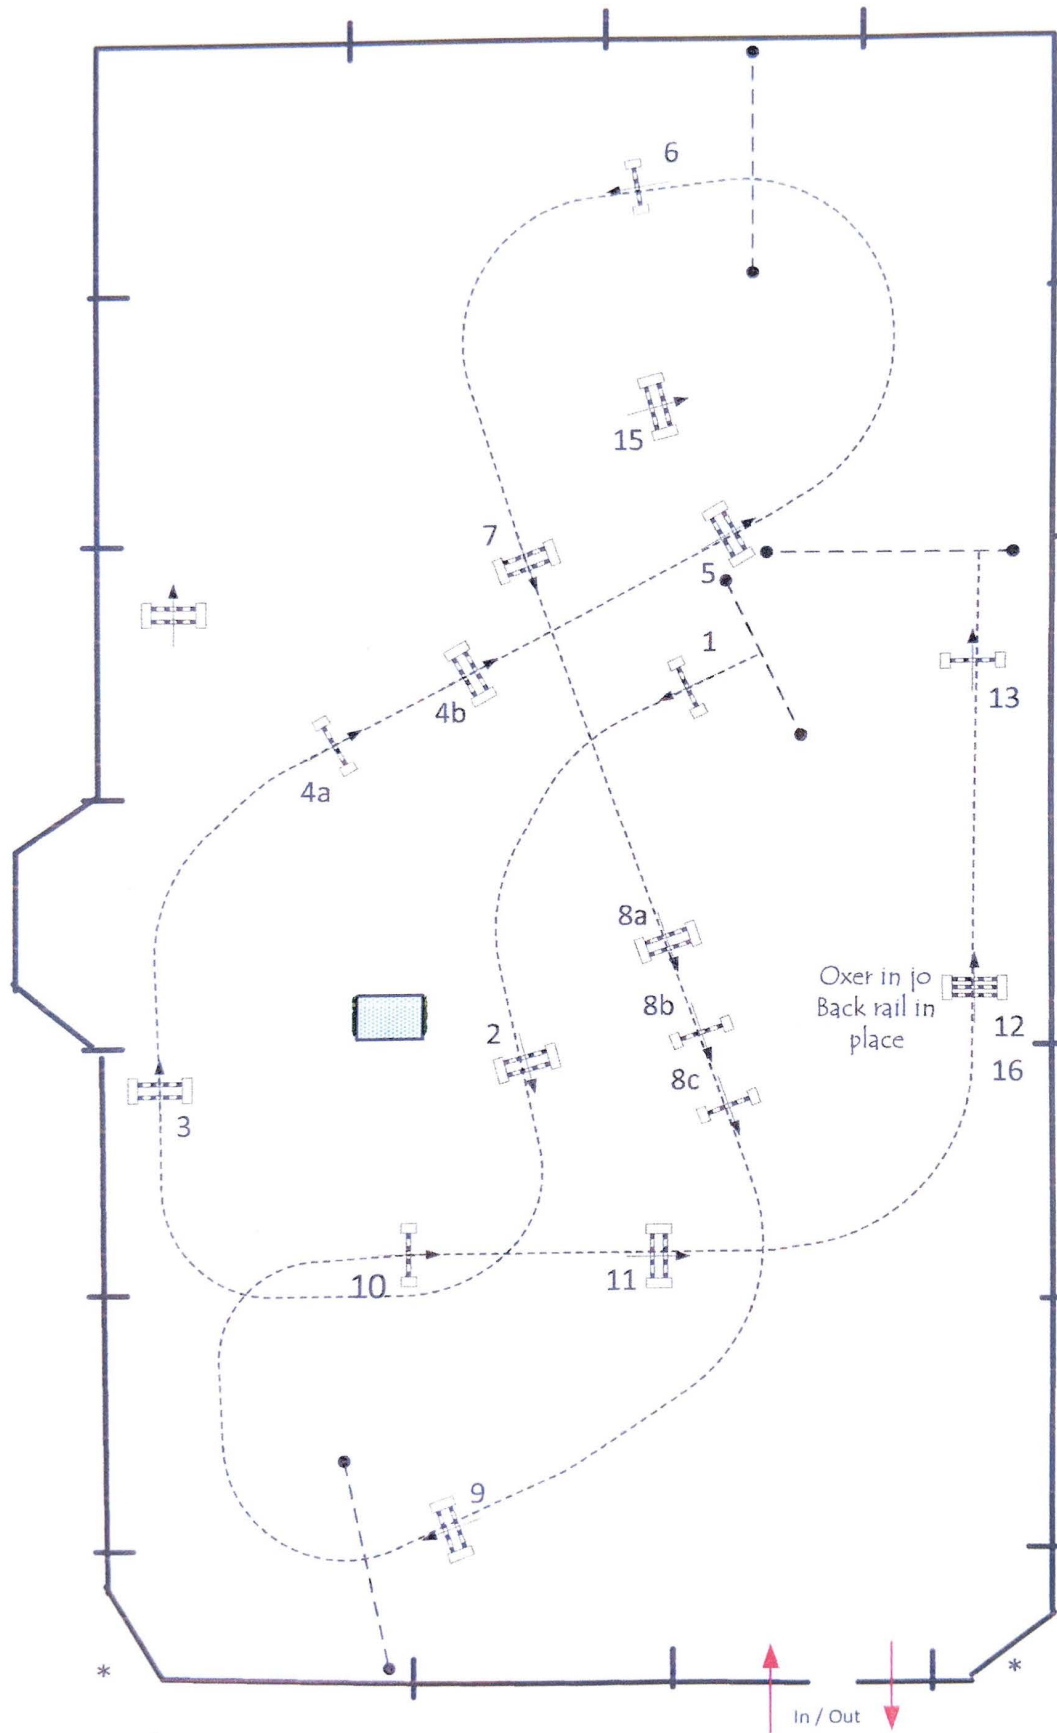

Blenheim Spring Classic I

370-\$25,000
1.45 GP

Table:
National RG: II 2 a
FEI RG / Art.
Height: 1.45 m

Speed: 375 m/min

Length: 0 m
Time allowed: 0 sec
Time limit: 0 sec

Obstacles: 1-15
Efforts: 16
Penalty sec
Closed combination:

1st Jump-off:
6-15-1-2-16-8b-8c-9
Length: 310 m
Time allowed: 50 sec
Time limit: 100 sec

2nd Jump-off:
Length: 0 m
Time allowed: 0 sec
Time limit: 0 sec

Catsy Cruz

FEI Level 3

Scale 1:600